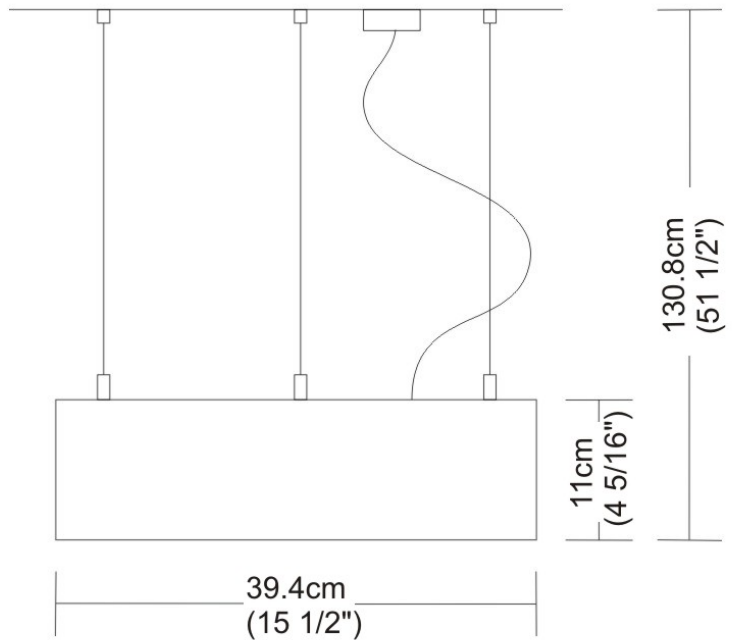

SPACE SUSPENSION

D11003

GENERAL

Series: Space
Division: Design
Mounting Type: Suspension
Mounting Location: Ceiling
Subcategory: Pendant

PHYSICAL

Shape: Square
Length (mm): 600
Length (in): 23 1/2
Width (mm): 600
Width (in): 23 1/2
Height (mm): 1600
Height (in): 63
Light Distribution: Direct
Weight (kg): 10.6
Weight (lbs): 23.5
Diffuser: Satin Glass
Fixture Finish: ALU
Fixture Material: Aluminum

ELECTRICAL

Number of Lamps: 1 + 1
Lamp Type: LED Retrofit / Halogen
Bulb Included: Bulb Not Included
Total Output Wattage (W): 26 / 185
Max. Wattage Per Lamp (W): 6 / 35 + 20 / 150
Lamp Base: G9
Input Voltage (V): 120

LED

OPTICAL

RATINGS AND CERTIFICATIONS

Certified By: CSA Certified to UL and CSA Standards
IP rating: IP20