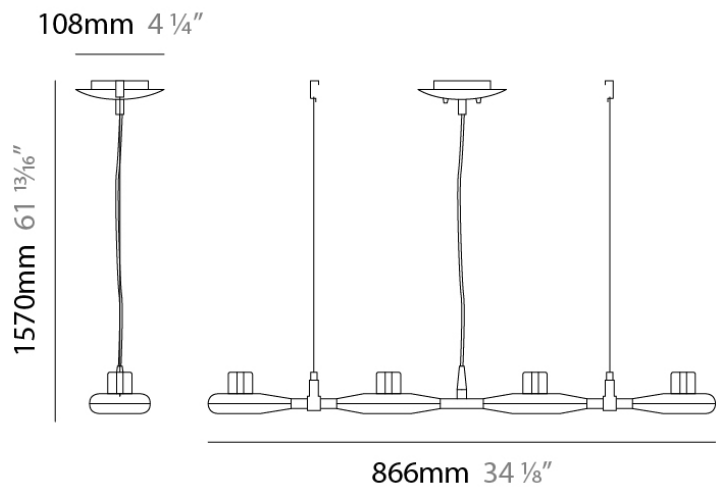

PROJECT	
TYPE	
NOTES	
QUANTITY	
DATE	

SPACE SUSPENSION

D91124

GENERAL

Series: Space
Brand: Milan
Division: Design
Mounting Type: Suspension
Mounting Location: Ceiling
Subcategory: Pendant

PHYSICAL

Shape: Abstract
Length (mm): 866
Length (in): 34 1/4
Width (mm): 108
Width (in): 4 1/4
Height (mm): 1570
Height (in): 62
Weight (kg): 2.3
Weight (lbs): 5
Fixture Finish: Metallic Gray
Fixture Material: Aluminum

ELECTRICAL

Number of Lamps: 4
Lamp Type: LED Retrofit
Lamp Shape: T4
Bulb Included: Bulb Not Included
Total Output Wattage (W): 12
Max. Wattage Per Lamp (W): 3
Lamp Base: G9
Input Voltage (V): 120

LED

OPTICAL

RATINGS AND CERTIFICATIONS

Certified By: CSA Certified to UL and CSA Standards
IP rating: IP20