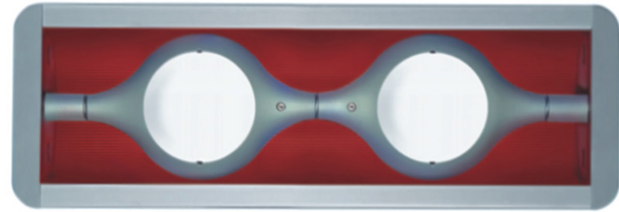

SPACE RECESSED

D96001

PROJECT	
TYPE	
NOTES	
QUANTITY	
DATE	

GENERAL

Series: Space
Brand: Milan
Division: Design
Mounting Type: Recessed
Mounting Location: Ceiling
Subcategory: Downlight

PHYSICAL

Shape: Rectangle
Length (mm): 445
Length (in): 17 1/2
Width (mm): 150
Width (in): 6
Height (mm): 89
Height (in): 3 1/2
Light Distribution: Direct
Weight (kg): 3.2
Weight (lbs): 7
Diffuser: Glass - Sold Separately
Fixture Finish: Metallic Gray
Fixture Material: Metal

ELECTRICAL

Number of Lamps: 2
Lamp Type: LED Retrofit
Lamp Shape: MR16
Bulb Included: Bulb Not Included
Total Output Wattage (W): 10
Max. Wattage Per Lamp (W): 5
Lamp Base: GU10

LED

OPTICAL

RATINGS AND CERTIFICATIONS

Certified By: CSA Certified to UL and CSA Standards
IP rating: IP20

150mm 6"